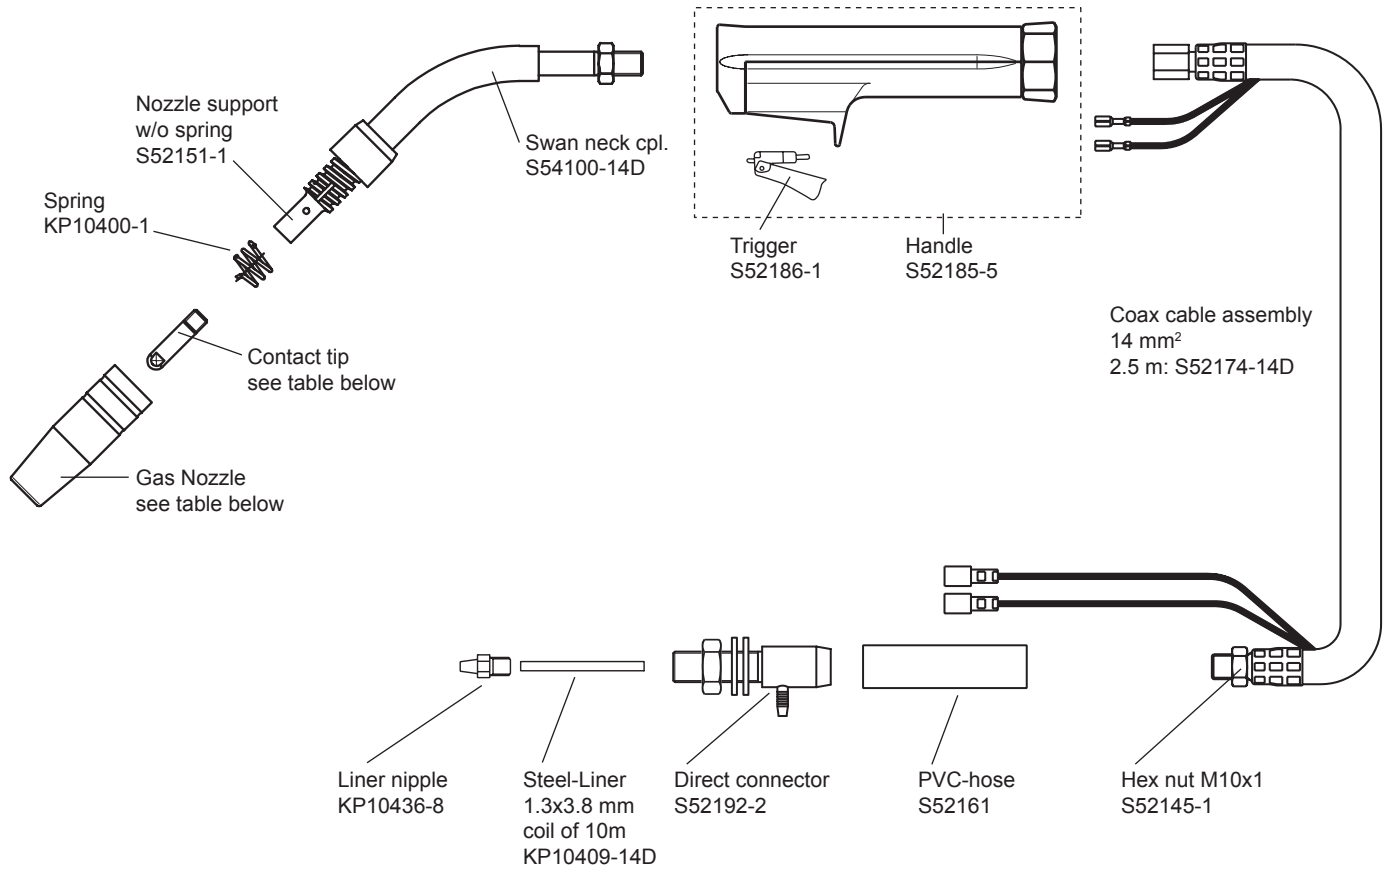

Lincoln Electric Europe

LINCOLN[®]
ELECTRIC

LG GUNS

Wearing parts and Spareparts

www.lincolnelectric.eu

LG 140 D

	Part No.
LG 140 D - 2.5 m	K10413-14D

	M6 x 25 mm		
	0.6 mm	0.8 mm	0.9 mm
ECu	KP10440-06	KP10440-08	KP10440-09