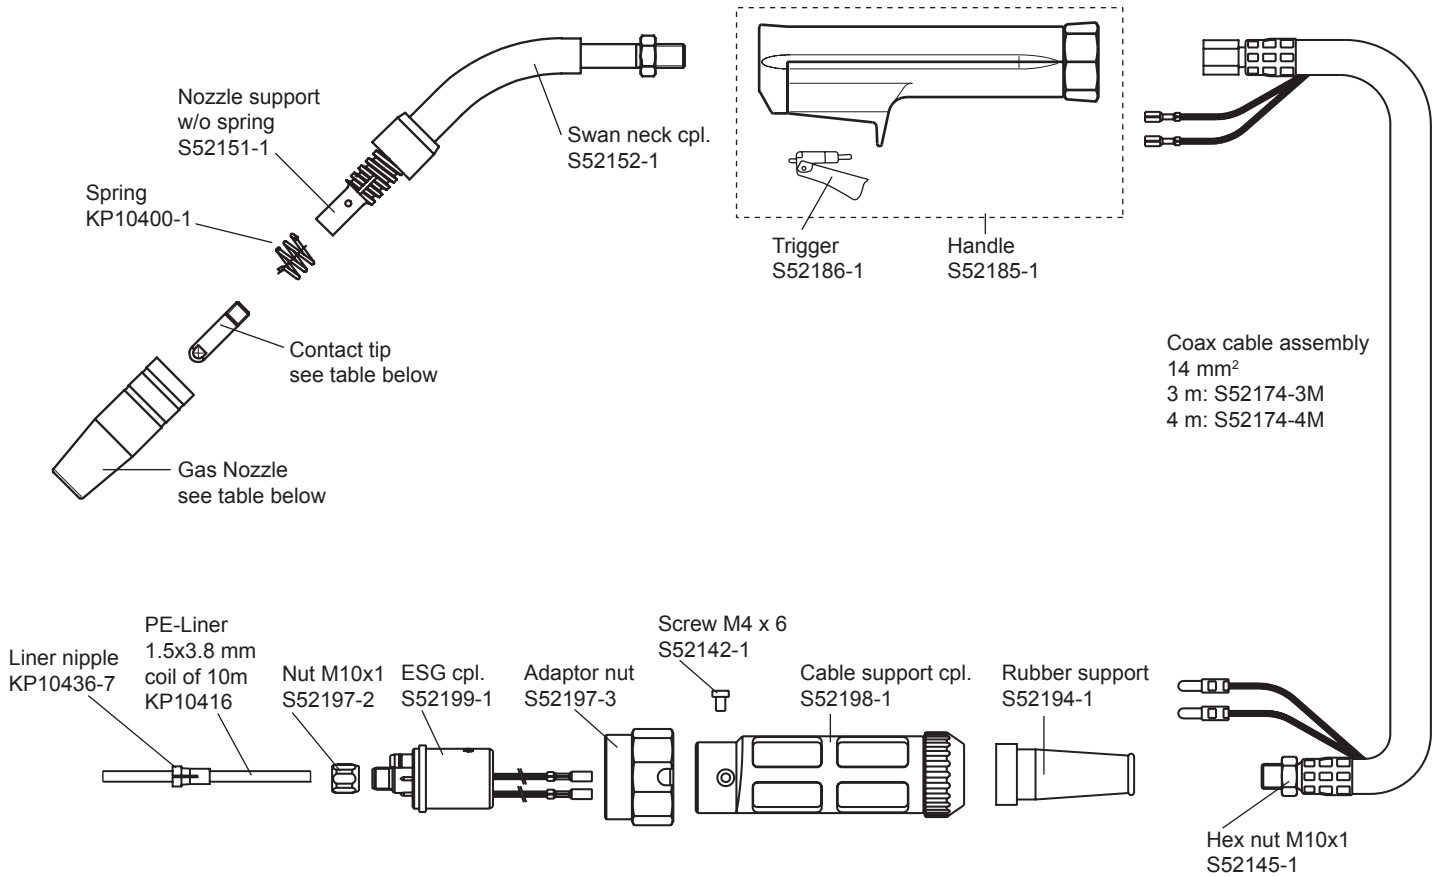

LG 140 G

	Part No.
LG 140 G - 3.0 m	K10413-14-3M
LG 140 G - 4.0 m	K10413-14-4M

	M6 x 25 mm		
	0.6 mm	0.8 mm	1.0 mm
ECu	KP10440-06	KP10440-08	KP10440-10
CuCrZr		KP10440-08C	KP10440-10C
Al (ECu)		KP10440-08A	KP10440-10A

	Ø	Part No.
	12 mm	KP10461-1
	16 mm	KP10460-1
	9.5 mm	KP10461-6
	13 mm	KP10462-1
	16 mm	KP10463-1